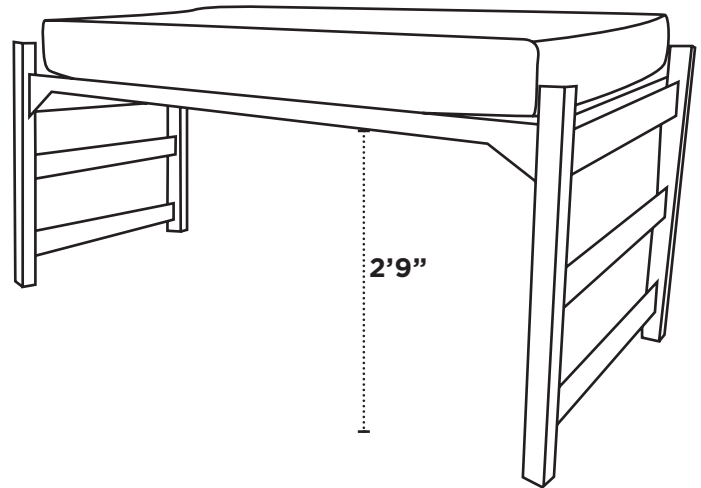

### ROOM DIMENSIONS

Single- and double-occupancy

bedroom 14'x13'

Bathroom 14'x10'

Single rooms in North Residence Hall are assigned in double-occupancy rooms and have two complete sets of furniture.

## FURNITURE MEASUREMENT

DRESSER

WINDOW

BED (The height is adjustable)