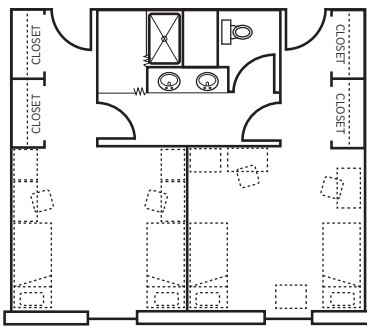

NORTH RESIDENCE HALL MEASUREMENT SHEET

As you prepare to move in to your new home, please review the following measurements to ensure your belongings will fit in your assigned room. The layout and size of rooms may vary slightly.

For more information about living on campus, visit uhsp.edu/campuslife/living.

SINGLE- AND DOUBLE-OCCUPANCY ROOMS

SINGLE AND DOUBLE

ROOM DIMENSIONS

Single- and double-occupancy

bedroom 14'x13'

Bathroom 14'x10'

Single rooms in North Residence Hall are assigned in double-occupancy rooms and have two complete sets of furniture.

FURNITURE MEASUREMENT