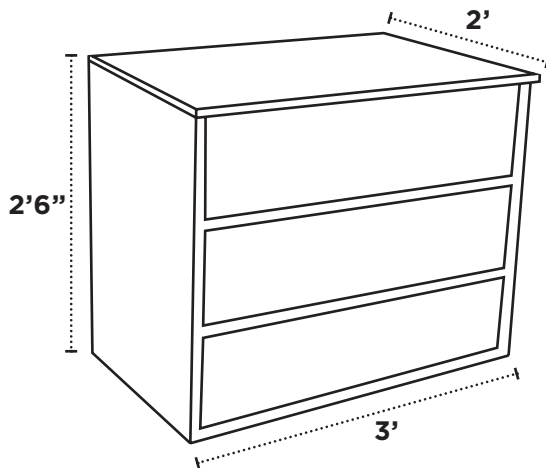

### ROOM DIMENSIONS

Single- and double-occupancy

bedroom 14'x13'

Bathroom 14'x10'

Single rooms in North Residence Hall are assigned in double-occupancy rooms and have two complete sets of furniture.

## FURNITURE MEASUREMENT

DRESSER

WINDOW

BED (The height is adjustable)