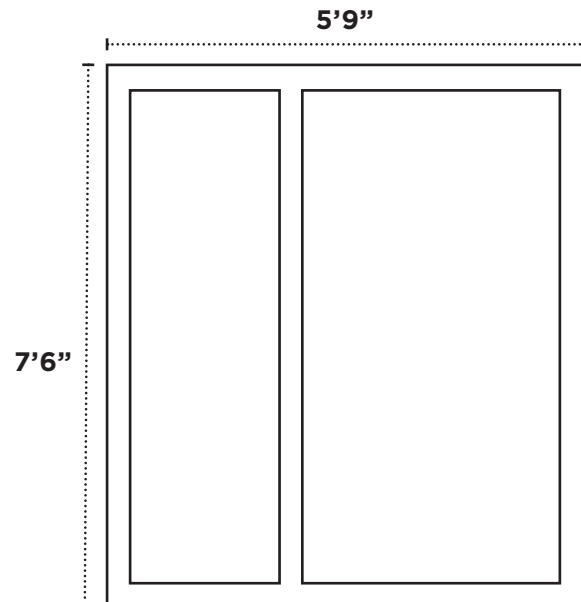

# NORTH RESIDENCE HALL MEASUREMENT SHEET

As you prepare to move in to your new home, please review the following measurements to ensure your belongings will fit in your assigned room. The layout and size of rooms may vary slightly.

### ROOM DIMENSIONS

Single- and double-occupancy

bedroom 14'x13'

Bathroom 14'x10'

Single rooms in North Residence Hall are assigned in double-occupancy rooms and have two complete sets of furniture.

## FURNITURE MEASUREMENT

DRESSER

WINDOW

BED (The height is adjustable)