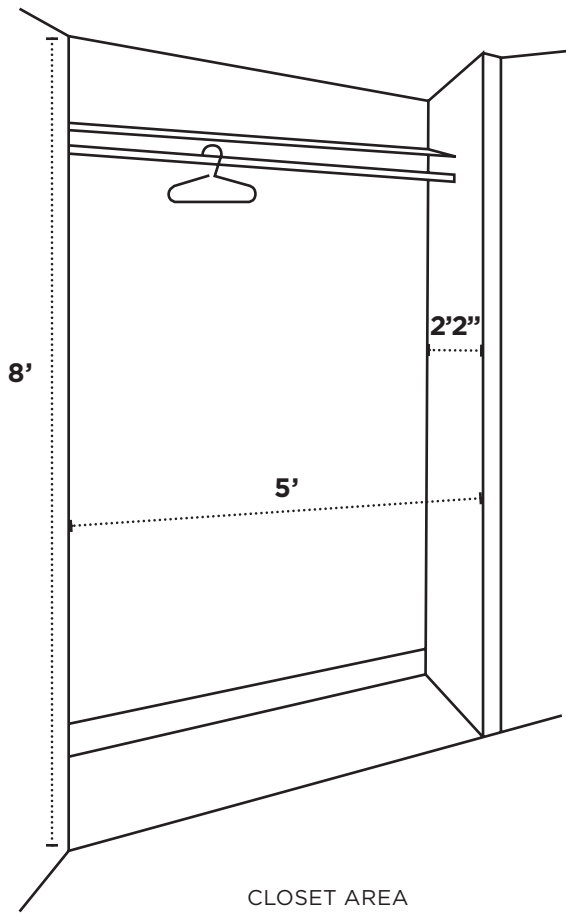

### ROOM DIMENSIONS

Single- and double-occupancy

bedroom 14'x13'

Bathroom 14'x10'

Single rooms in North Residence Hall are assigned in double-occupancy rooms and have two complete sets of furniture.

## FURNITURE MEASUREMENT

DRESSER

WINDOW

BED (The height is adjustable)