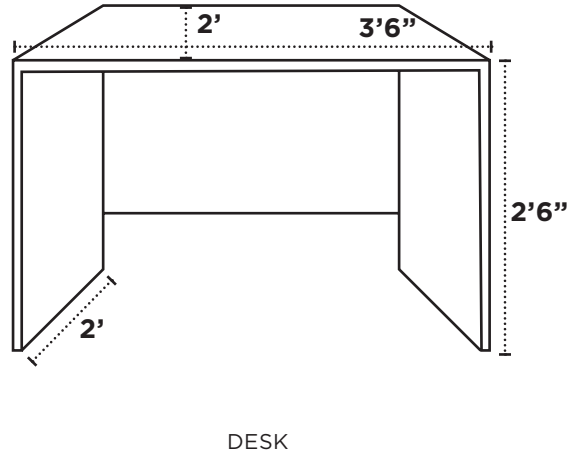

### ROOM DIMENSIONS

Single- and double-occupancy

bedroom 14'x13'

Bathroom 14'x10'

Single rooms in North Residence Hall are assigned in double-occupancy rooms and have two complete sets of furniture.

## FURNITURE MEASUREMENT

DRESSER

WINDOW

BED (The height is adjustable)